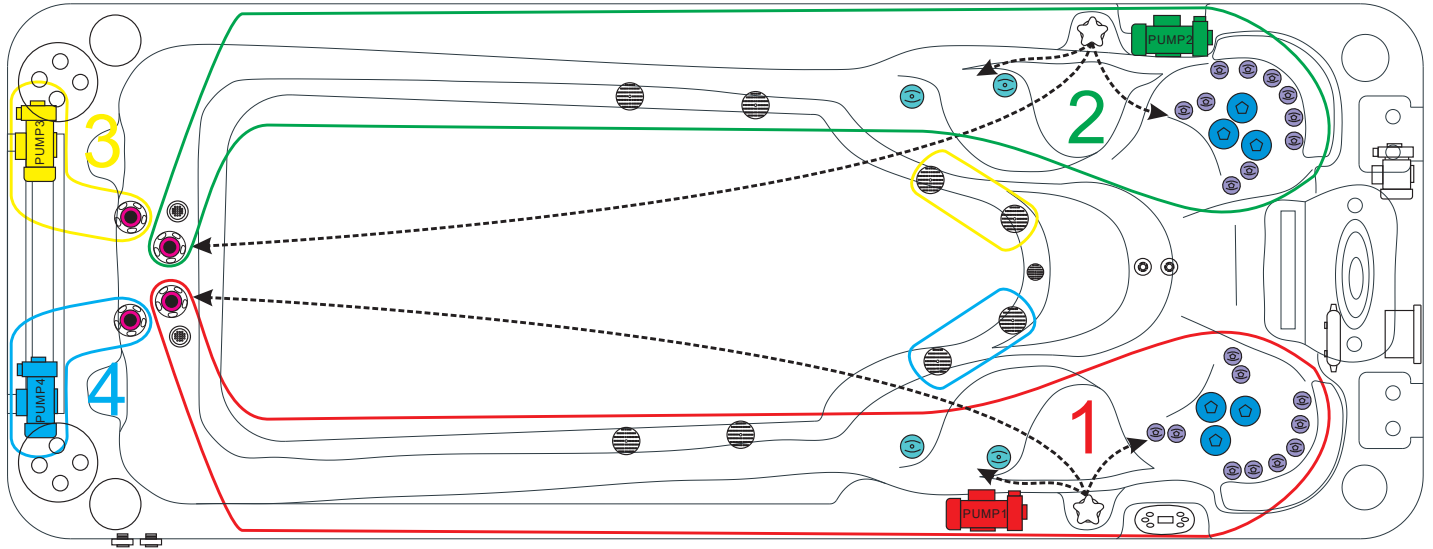

POWER SUPPLY
1x 20A/380V

Clusterjet 150293 20pcs

Clusterjet 152186 4pcs

Power Jet 150155 6pcs

Swim Jet 150202 4pc

Spa Light 150781 2pcs

Suction 150516 1pc

Suction 150517 8pcs

Water Diverter 150493

UV lamp 150777

Corner Pillow 150387

Cup Holder 150399

2x Filter 6ch-940 151140
Filter Front Black 152046

Controller & Heater 152222
JZ6013x2

Drainage 150511

WTC50 Circ. Pump 150817

LP300 Mass. Pump 150818
(4pcs)

TP600 Display 151059